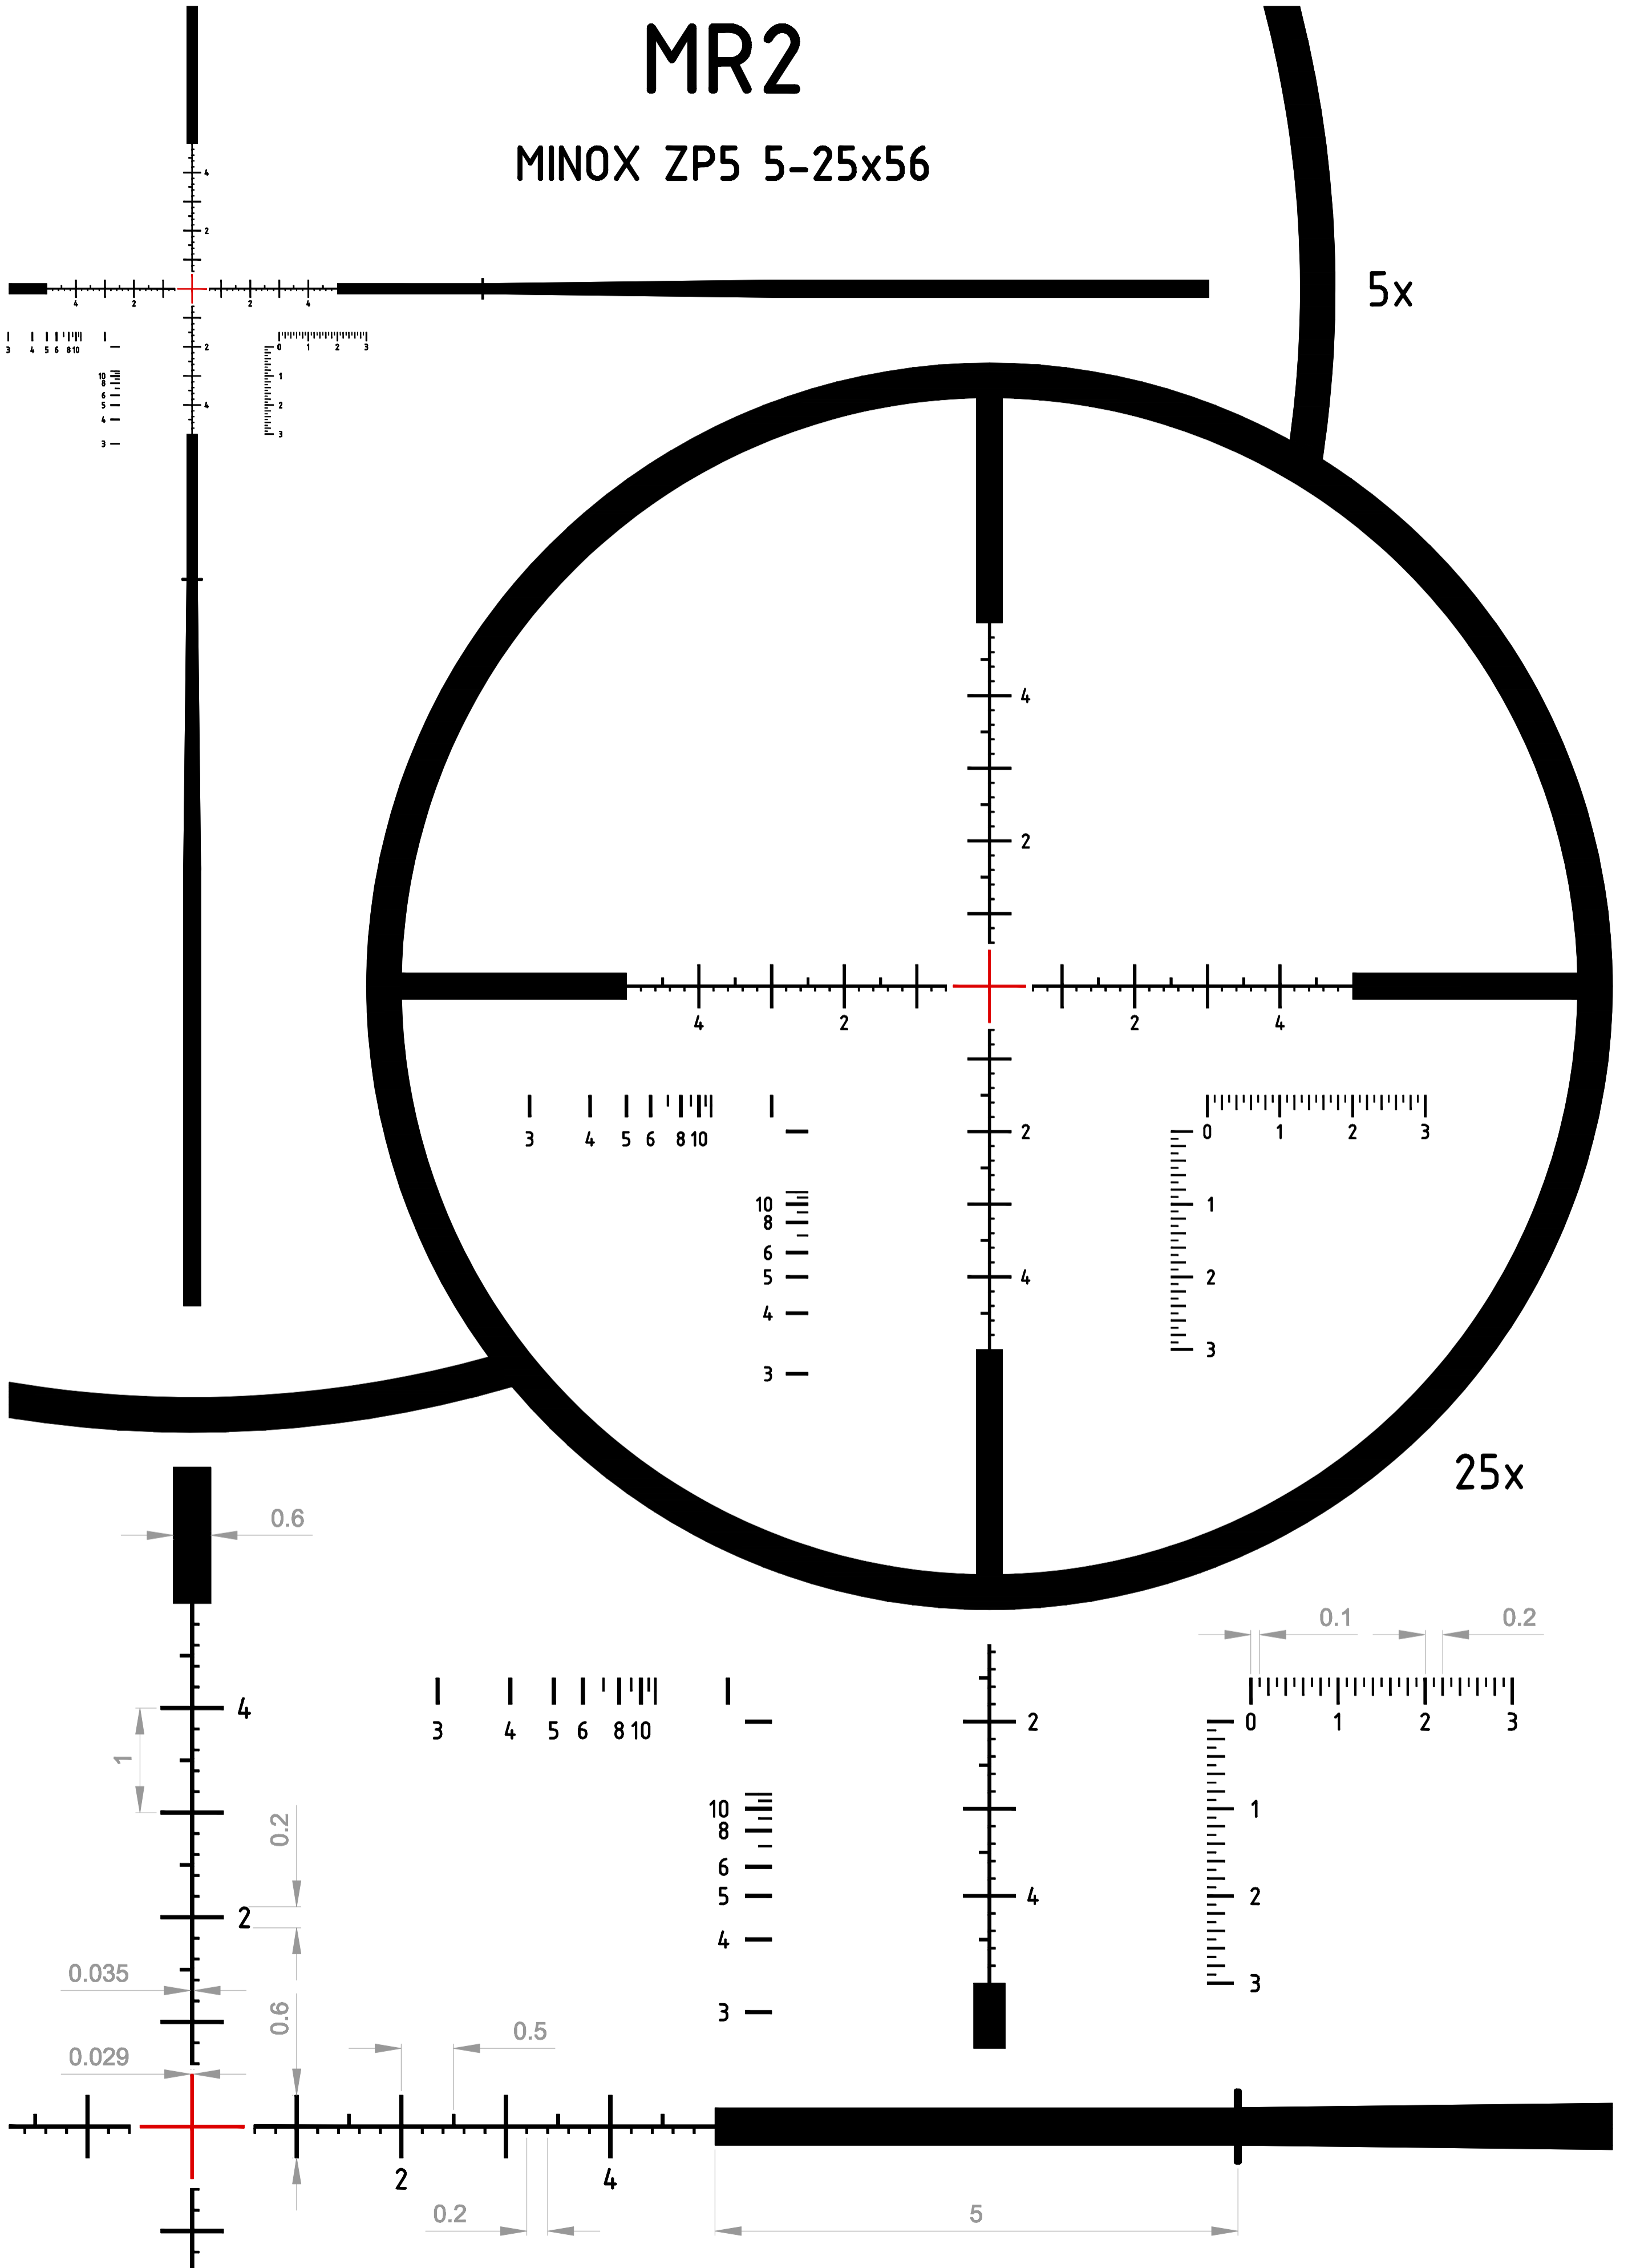

# MR2

MINOX ZP5 5-25x56

alle Maße in mrad - all dimensions in mrad - 1 mrad = 10cm/100m