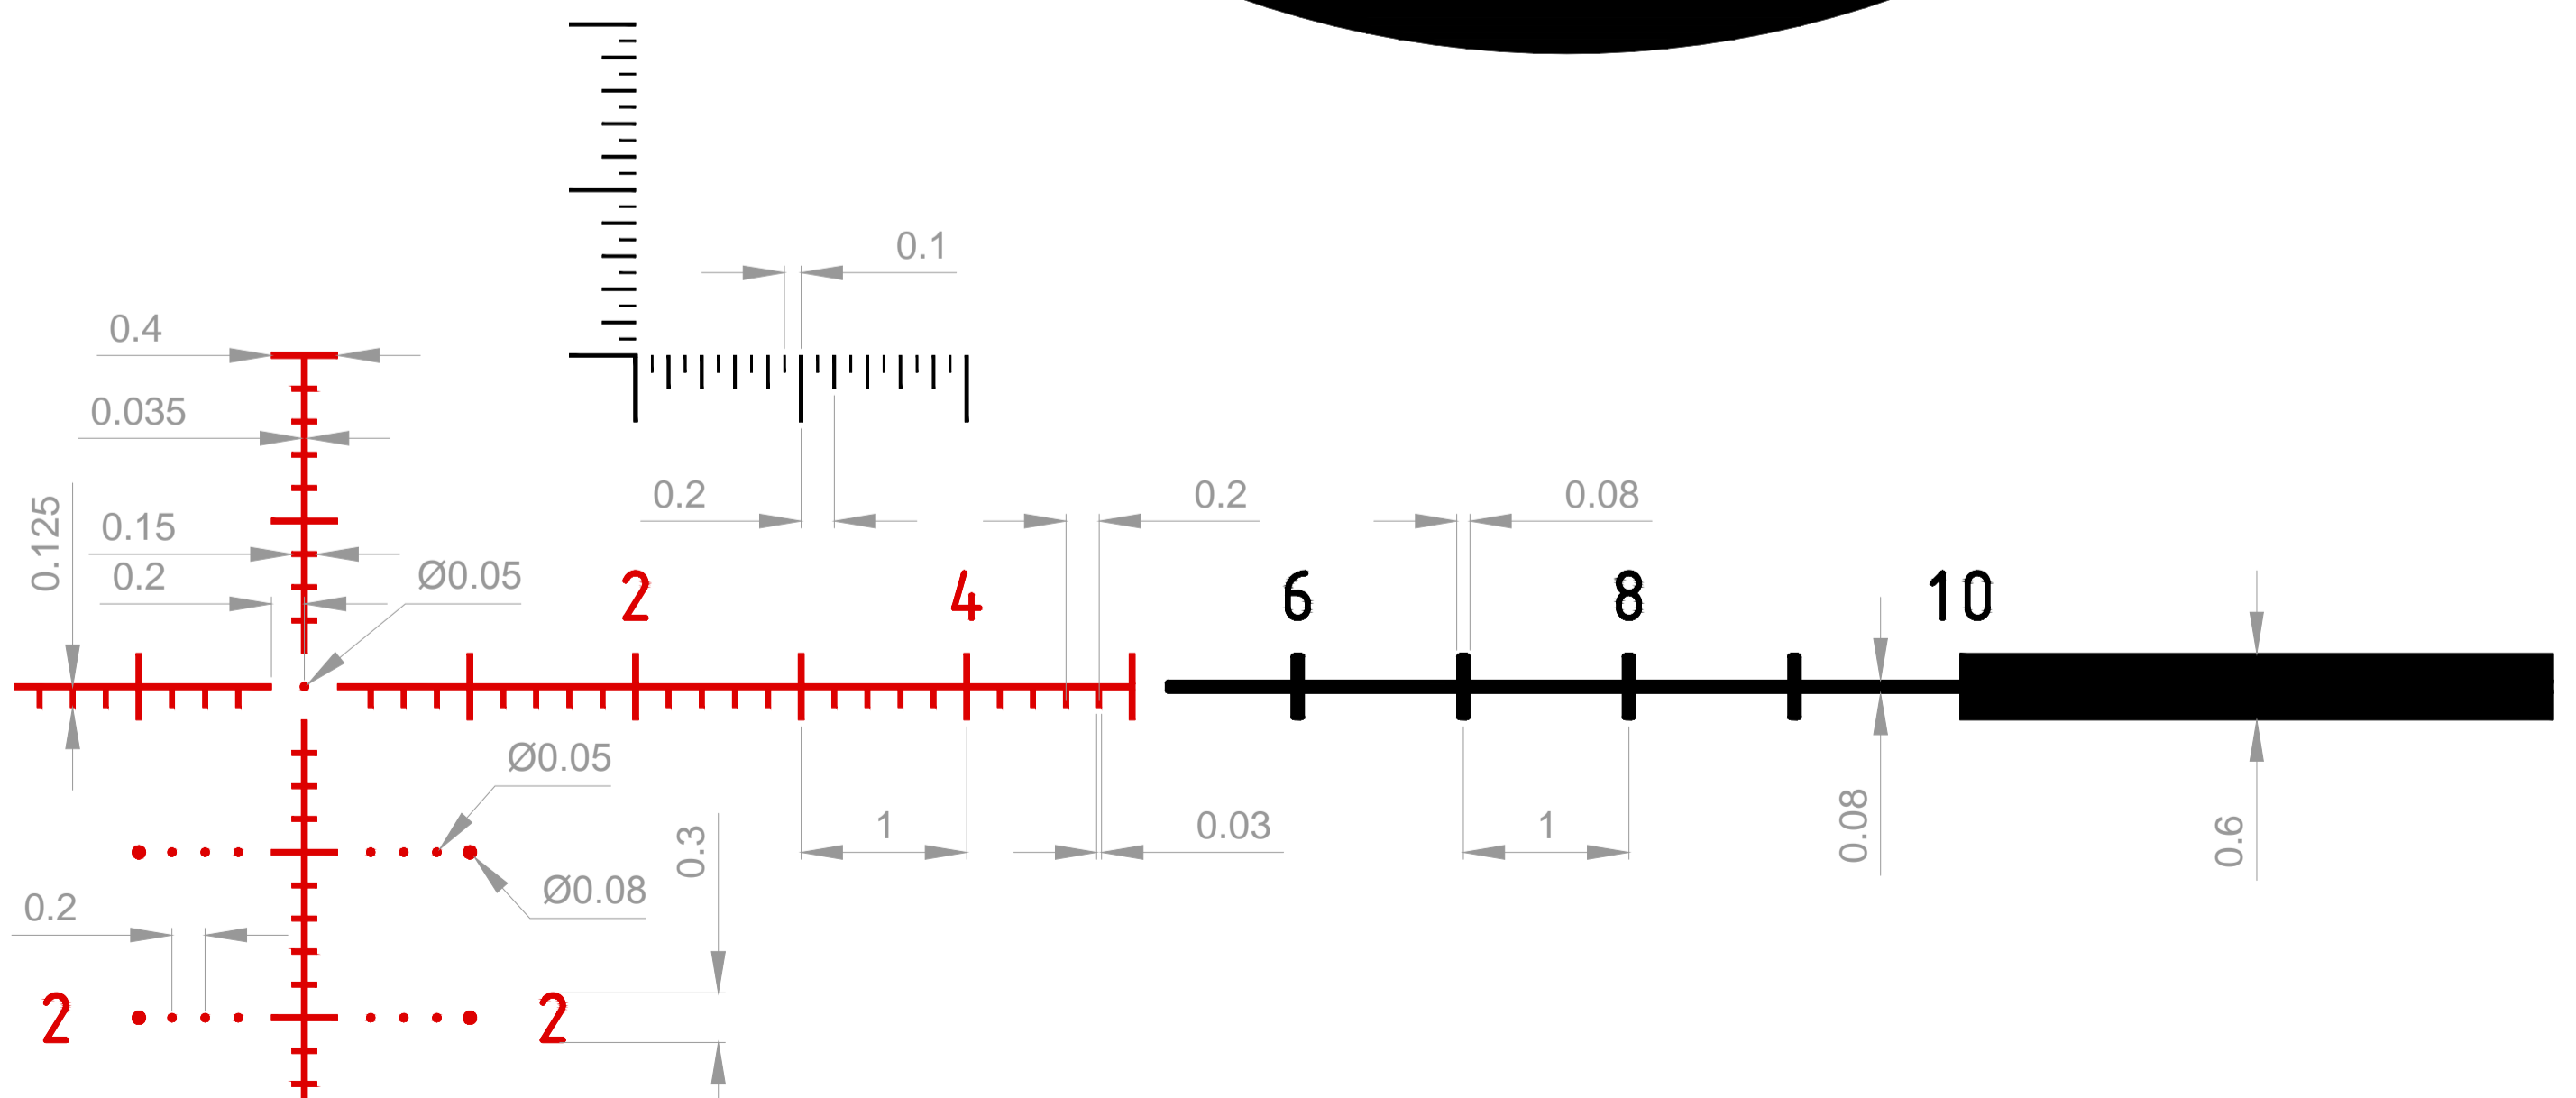

MR4

MINOX ZP5 5-25x56

alle Maße in mrad - all dimensions in mrad - 1 mrad = 10cm/100m