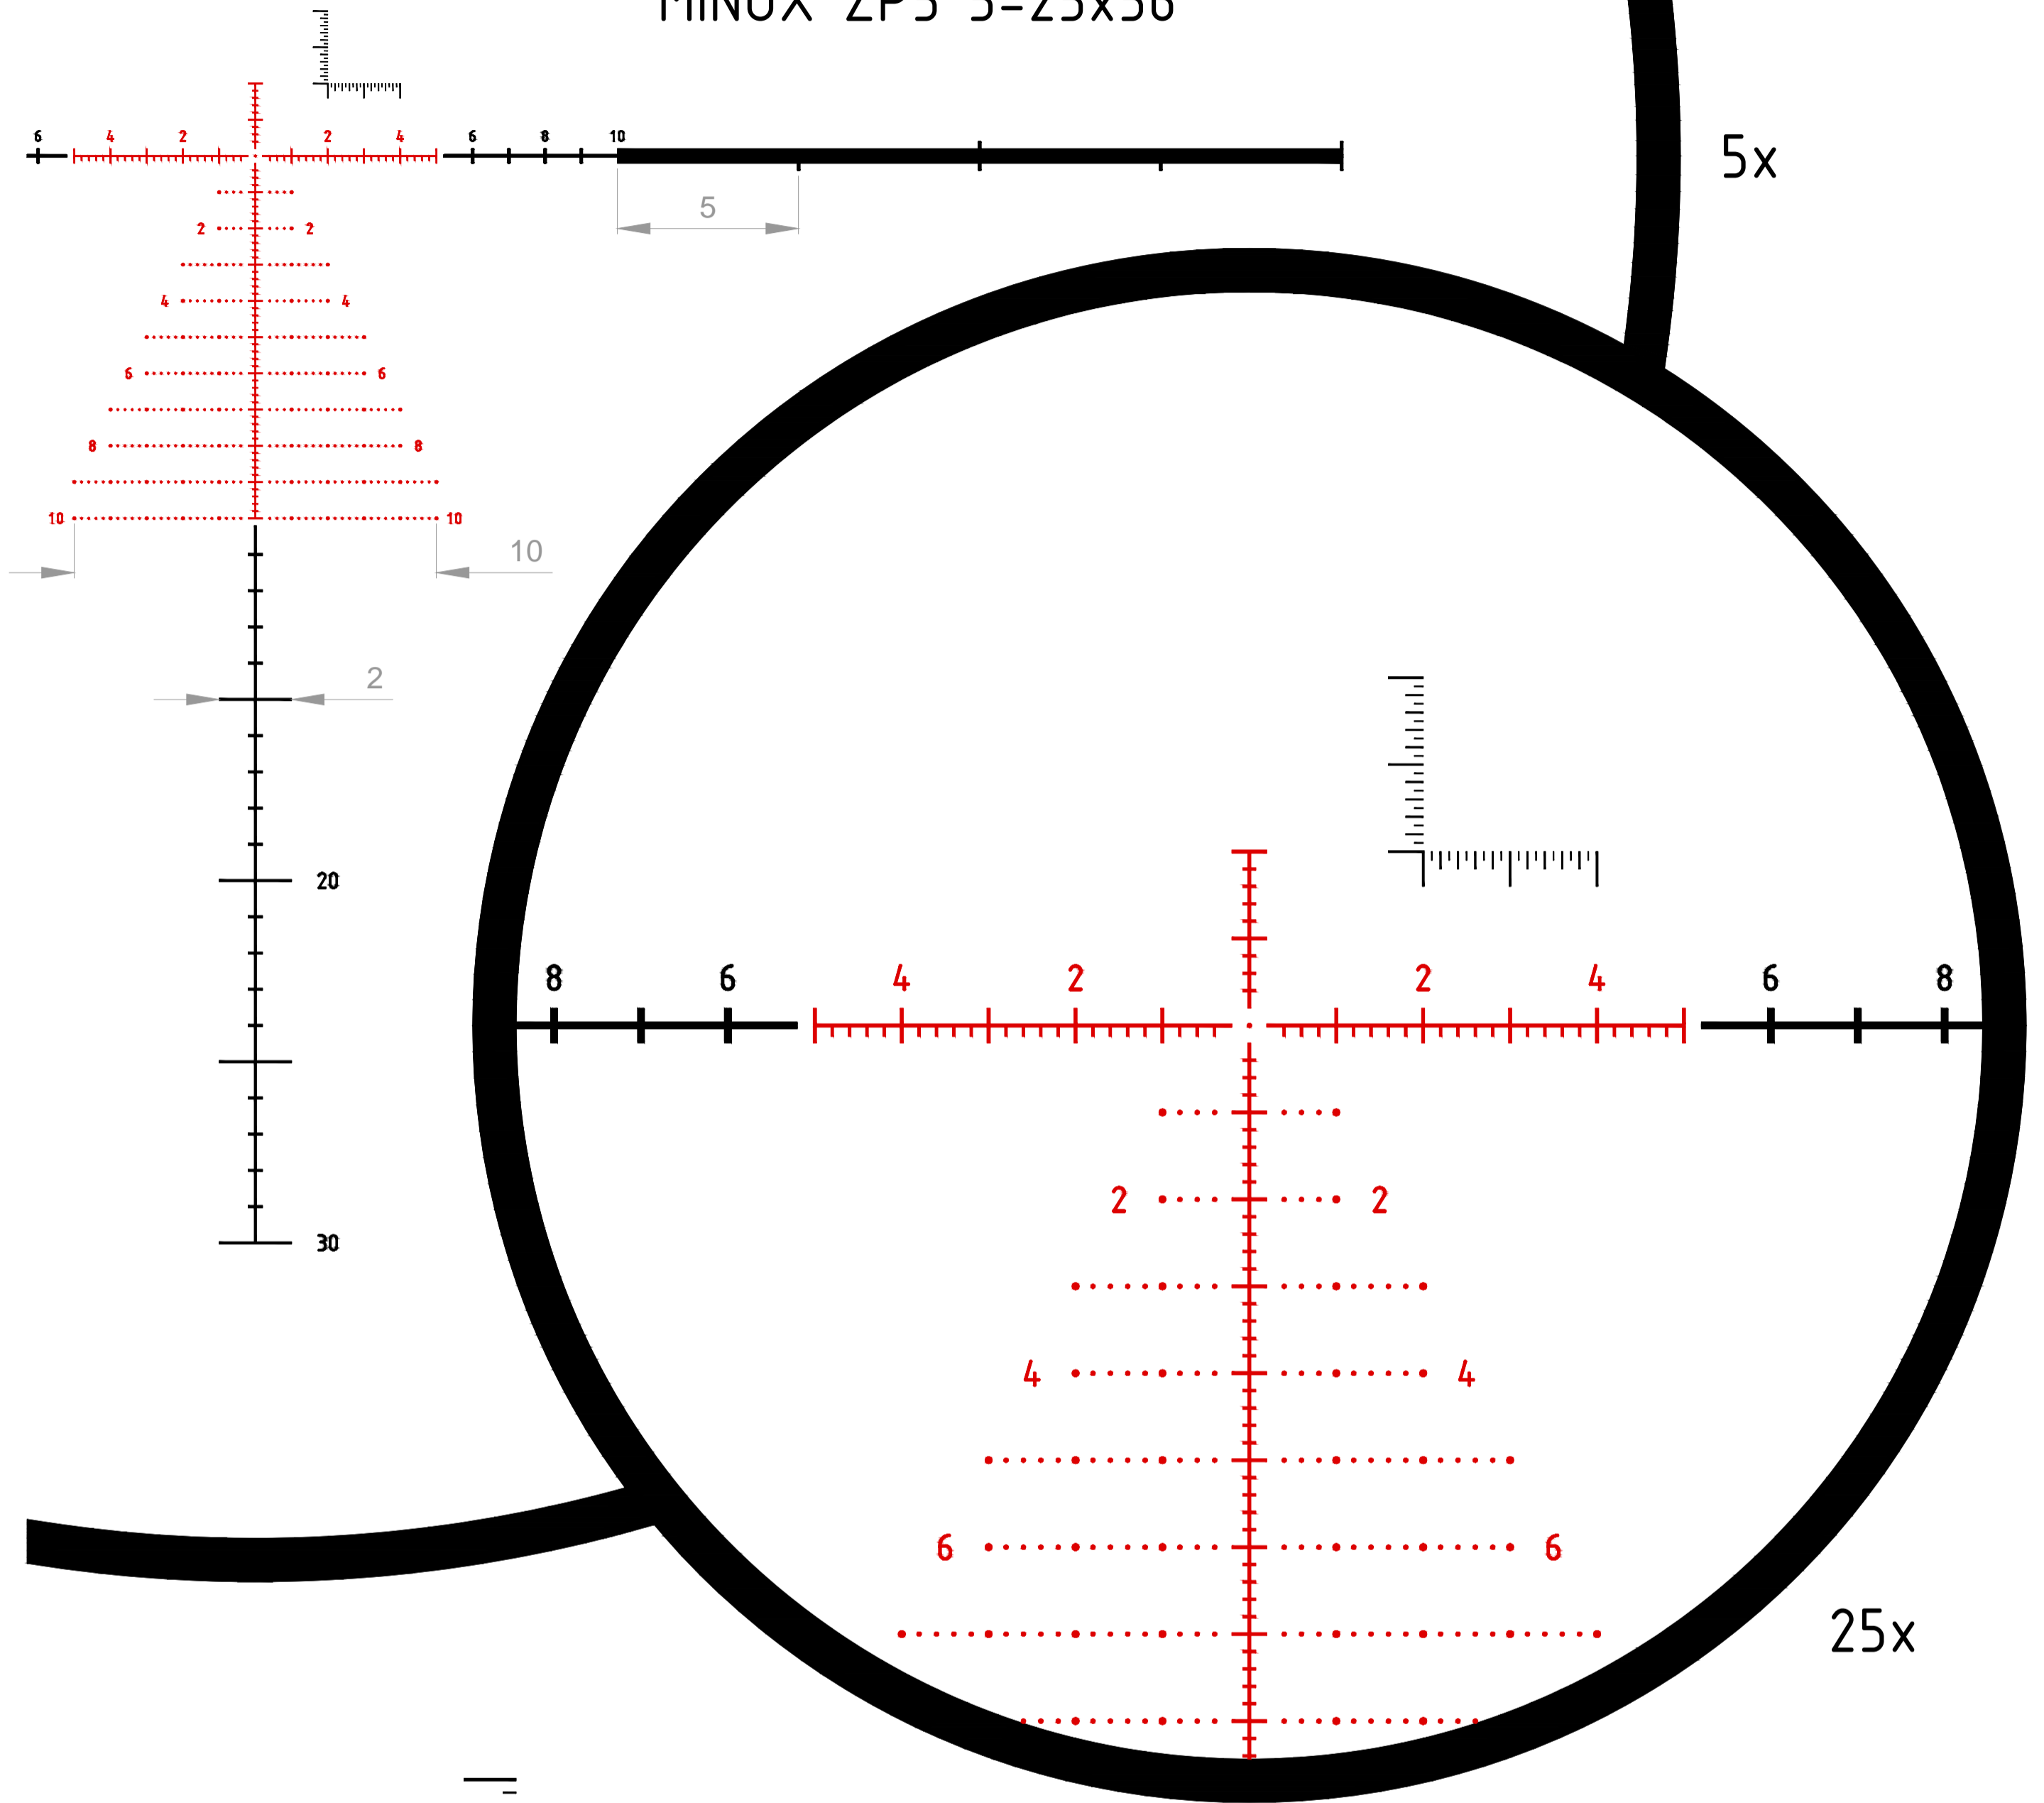

MR4

MINOX ZP5 5-25x56

alle Maße in mrad - all dimensions in mrad - 1 mrad = 10cm/100m