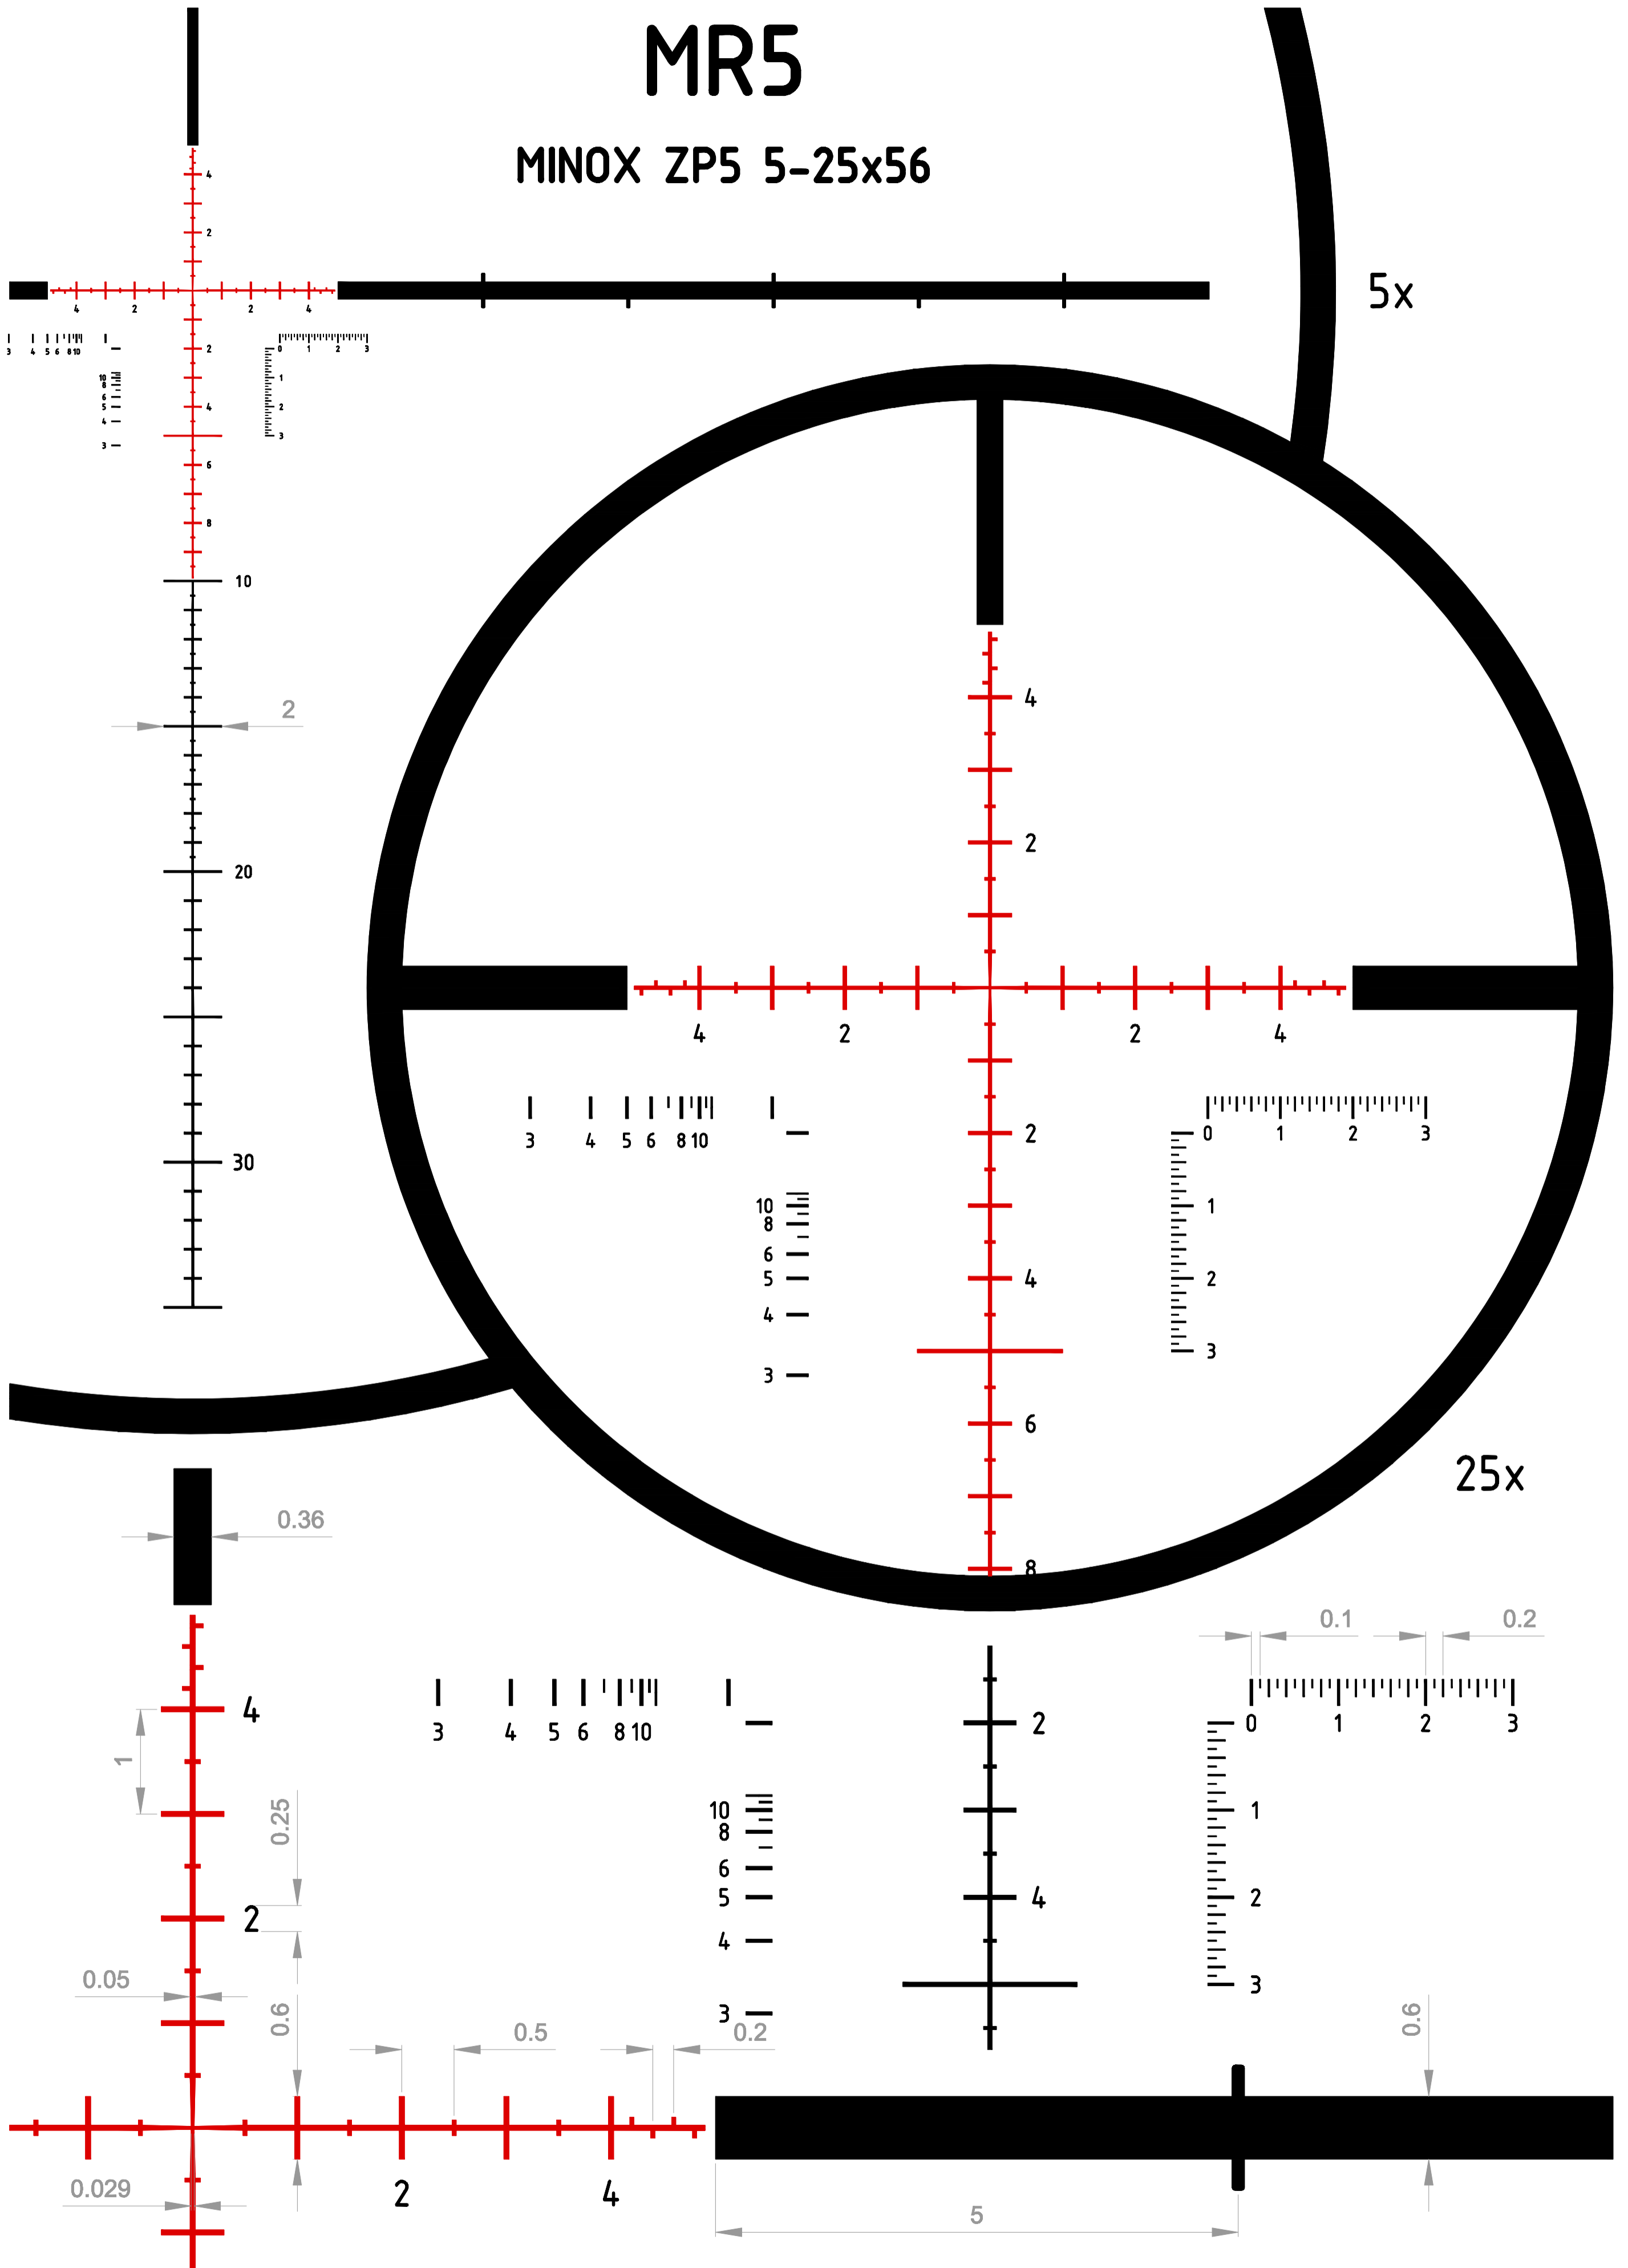

MR5

MINOX ZP5 5-25x56

alle Maße in mrad - all dimensions in mrad - 1 mrad = 10cm/100m